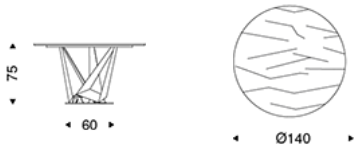

### Product description

Table with base in titanium (GFM11), bronze (GFM18), graphite (GFM69), pearl (GFM70), or black (GFM73) embossed lacquered steel, Brushed Bronze or Brushed Grey lacquered steel. Marble top in Lepanto, Avocatus or Onda Grigia. The  $\varnothing 140$  cm version includes a ballast on the base. Colour and brushing variations of the Brushed finish are characteristics of the handcrafted processing and should not be considered as defects.

## Dimensions