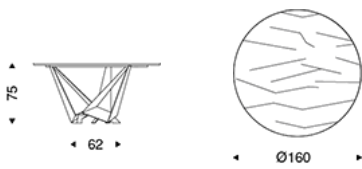

### Product description

Table with base in titanium (GFM11), bronze (GFM18), graphite (GFM69), pearl (GFM70), or black (GFM73) embossed lacquered steel, Brushed Bronze or Brushed Grey lacquered steel. Marble top in Lepanto, Avocatus or Onda Grigia. The  $\varnothing 140$  cm version includes a ballast on the base. Colour and brushing variations of the Brushed finish are characteristics of the handcrafted processing and should not be considered as defects.

## Dimensions